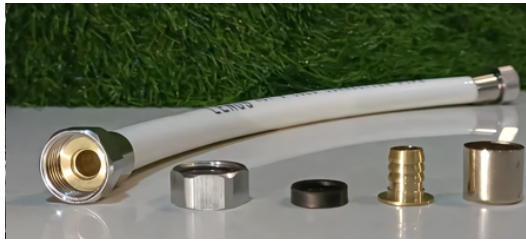

AQUALUXE PLUMBING ACCESSORIES