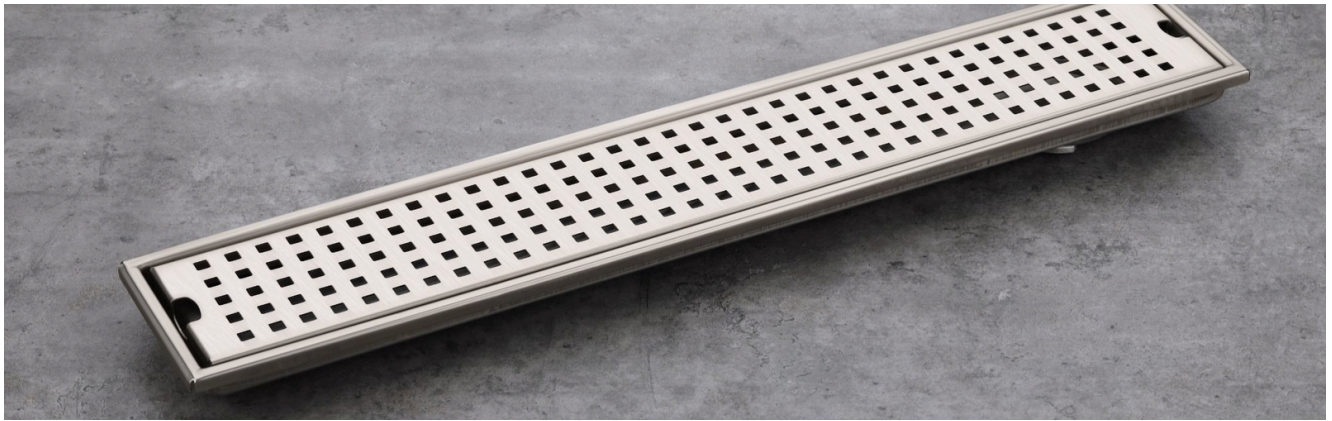

AQUALUXE PLUMBING ACCESSORIES

LONG FLOOR DRAIN – OPTIONAL